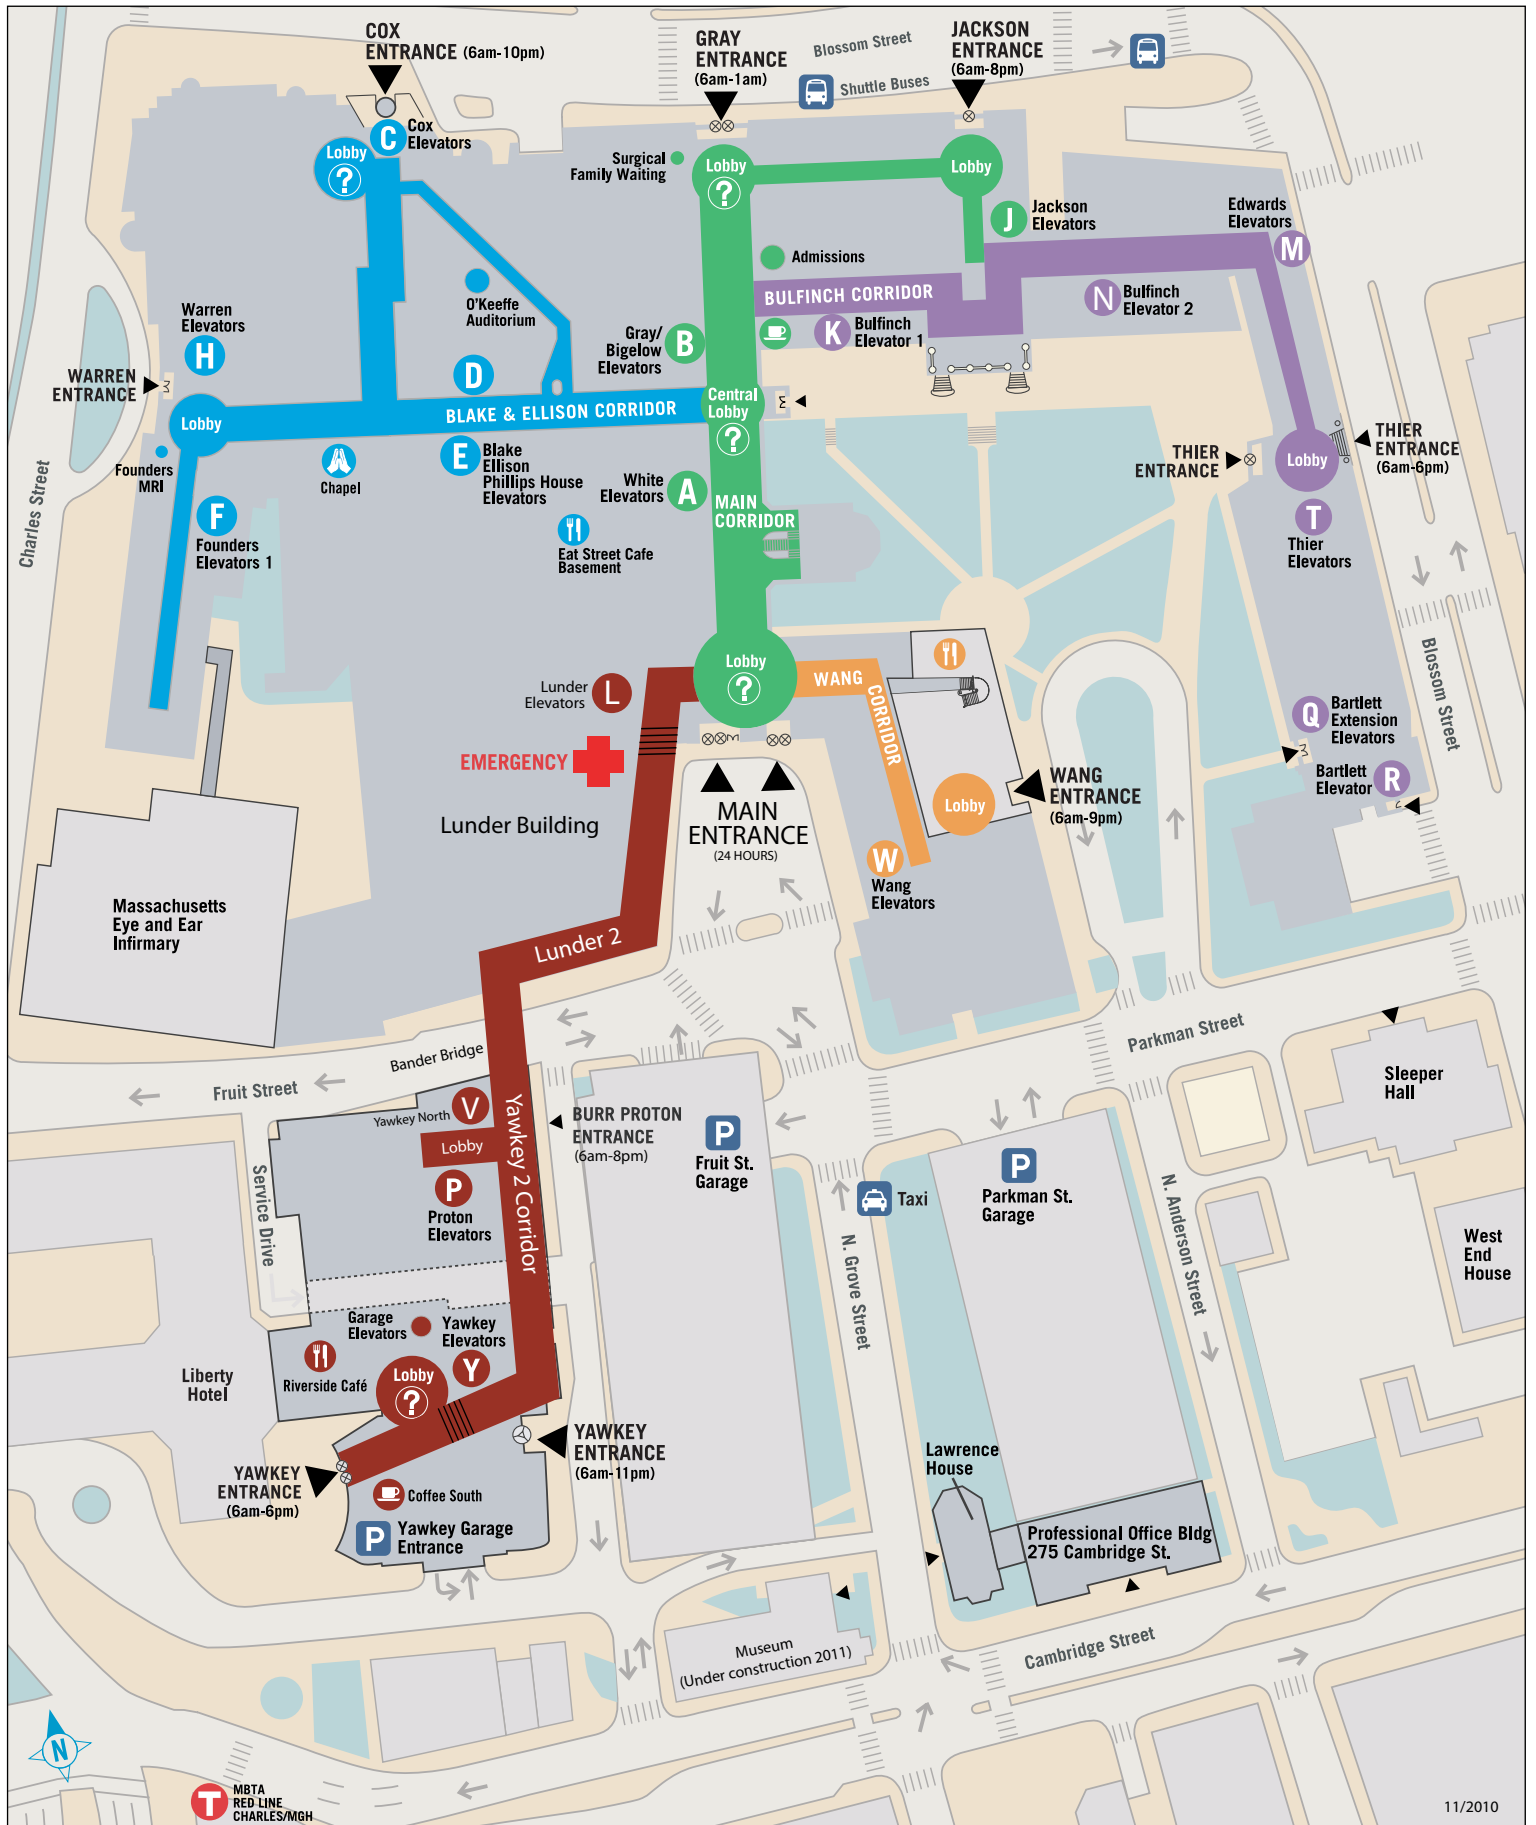

GROUND FLOOR MAP / MAPA DE LA PLANTA BAJA

BUILDINGS & ELEVATORS

EDIFICIOS Y AGENSORES

- Bartlett, Bartlett Extension
- Bigelow
- Blake & Ellison
- Bulfinch
- Burr Proton Center
- Cox
- Edward Research
- Ellison & Blake
- Founders House
- Jackson
- Lunder
- Phillips House
- Thier
- Wang Ambulatory Care Center
- Warren
- White
- Yawkey Center for Outpatient Care

- R
- Q
- B
- E
- K
- N
- P
- C
- M
- E
- F
- J
- L
- E
- T
- W
- H
- A
- Y

SERVICES

SERVICIOS

- Chapel / Prayer Room
Blake & Ellison corridor
- Entrances
Entrada
- Information Desk
Información
- Parking / Main Garages
Estacionamiento Principales
- Shuttle Buses
Autobuses del Circuito MGH
- Food Services
Cafeteria
- Emergency
Lunder Building

-
-
-
-
-
-
-

ADDITIONAL SERVICES

SERVICIOS

- Bicycle Parking
Parkman St. Garage entrance
- Cash Machine / ATM
Main corridor, Cox and Yawkey lobbies
- Chapel / Prayer Room
Blake & Ellison corridor
- Hair & Skin Center
Cox lobby
- Images Boutique
Yawkey, 9th floor
- Gift & Flower Shop
Blake corridor, Yawkey lobby
- Parking Cashier
Garage entrances, Yawkey lobby
- Valet Parking
Wang, Yawkey, Cox lobbies